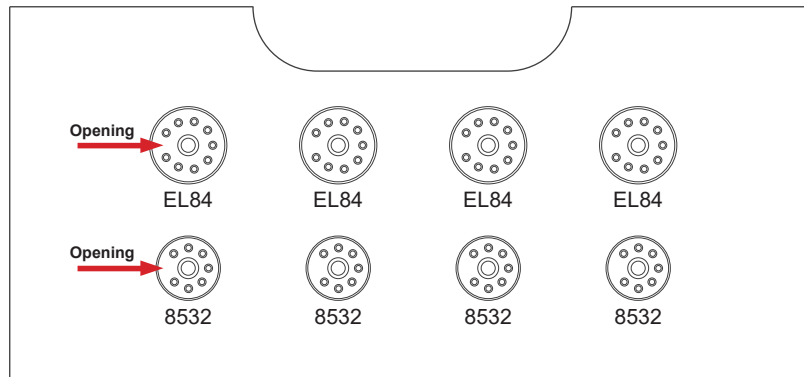

ES8 Electrostatic Headphone Amplifier / Preamplifier

Quick Start Guide

In the box:

1. ES8 Electrostatic Headphone Amplifier / Preamplifier x1
2. Complete set of vacuum tubes: EL84 x4, 8532 x4
3. Quick start guide

Tube Installation

Tube socket alignment indicators

Face Plate